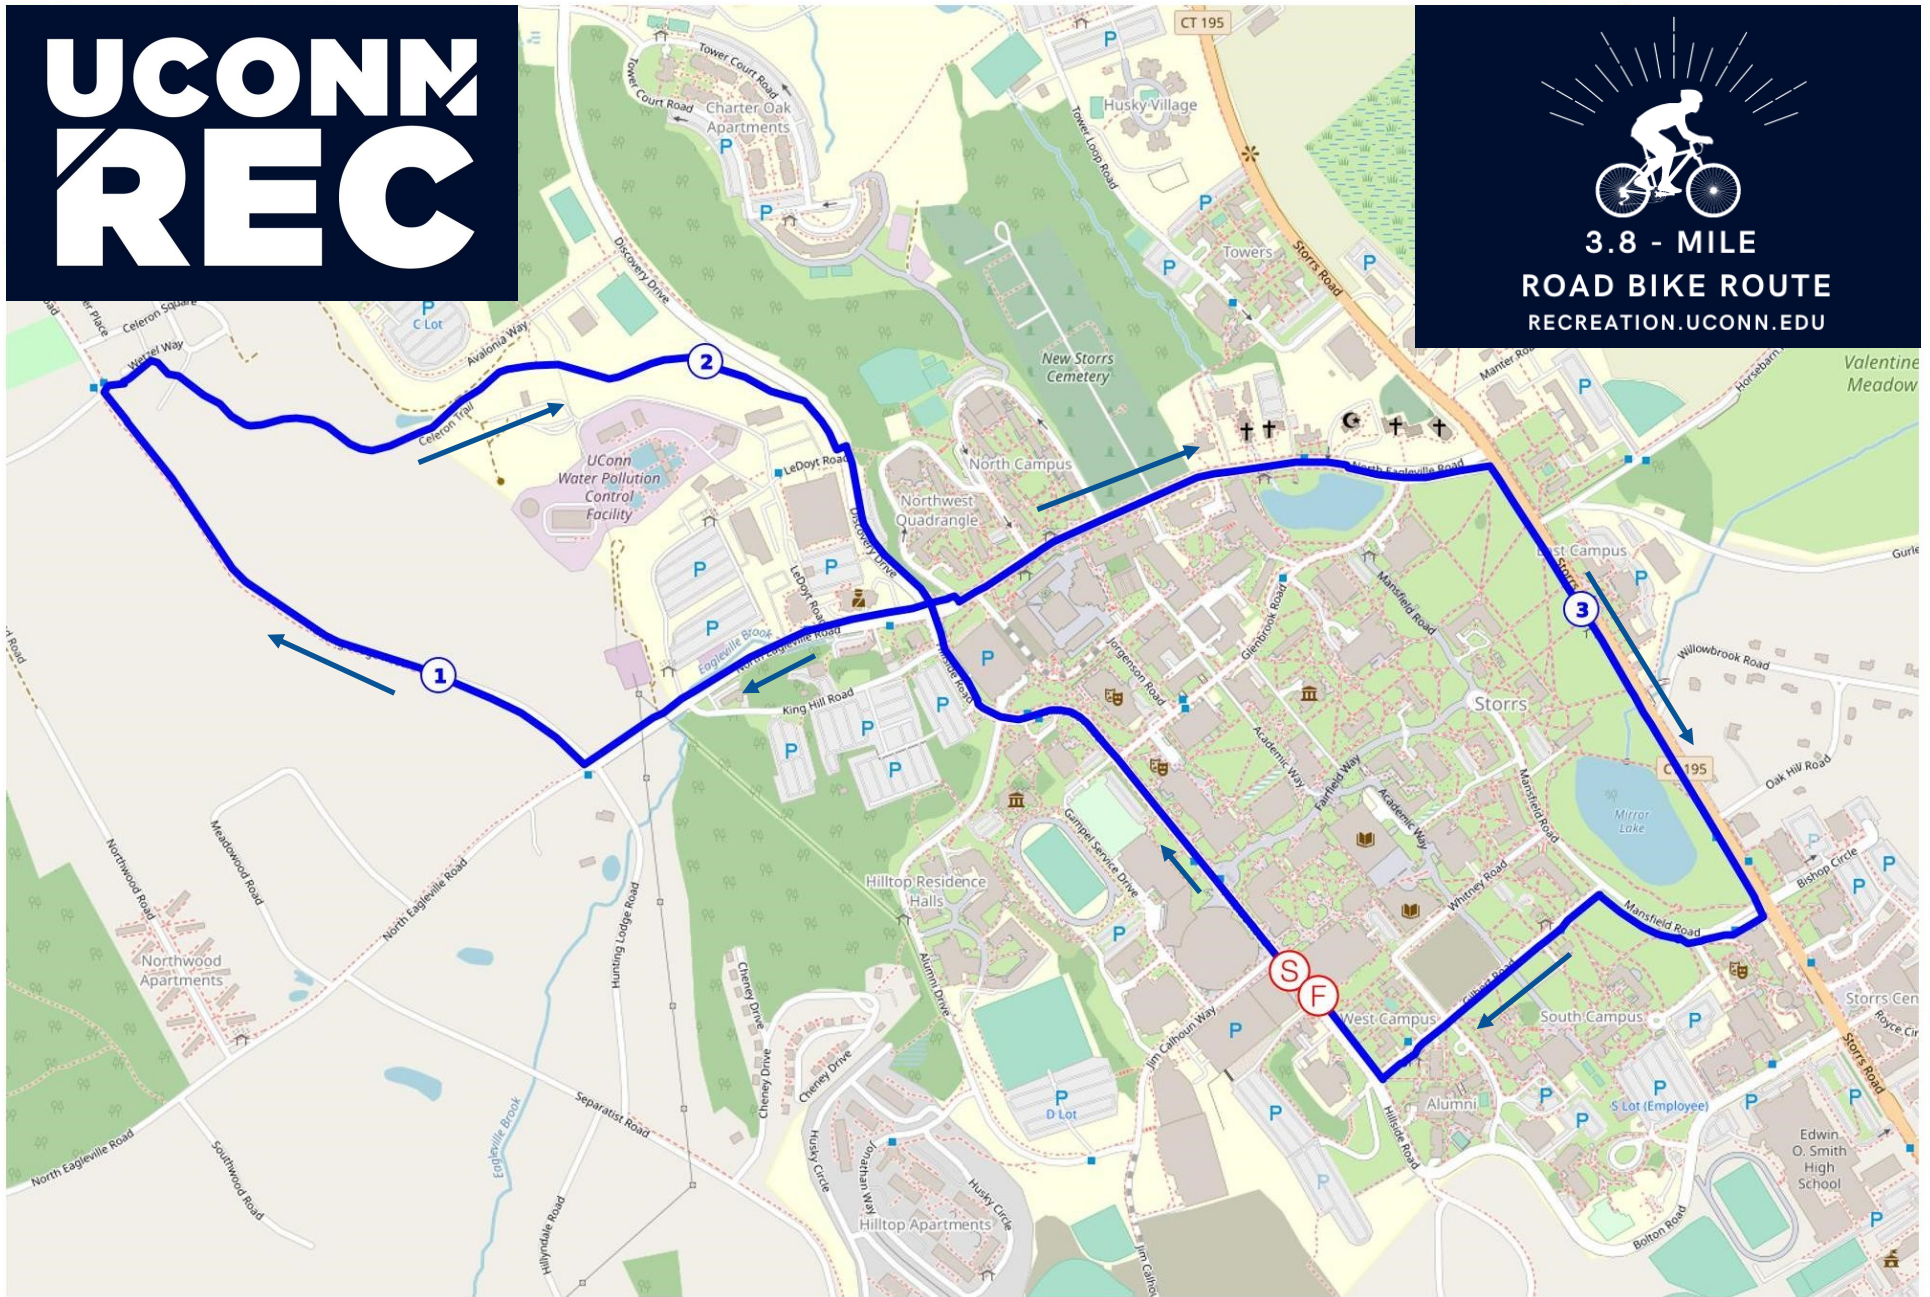

# UConn REC

**3.8 - MILE  
ROAD BIKE ROUTE**  
RECREATION.UCONN.EDU

Mercator Projection  
WGS84  
USNG Zone 18TYM  
CalTopo