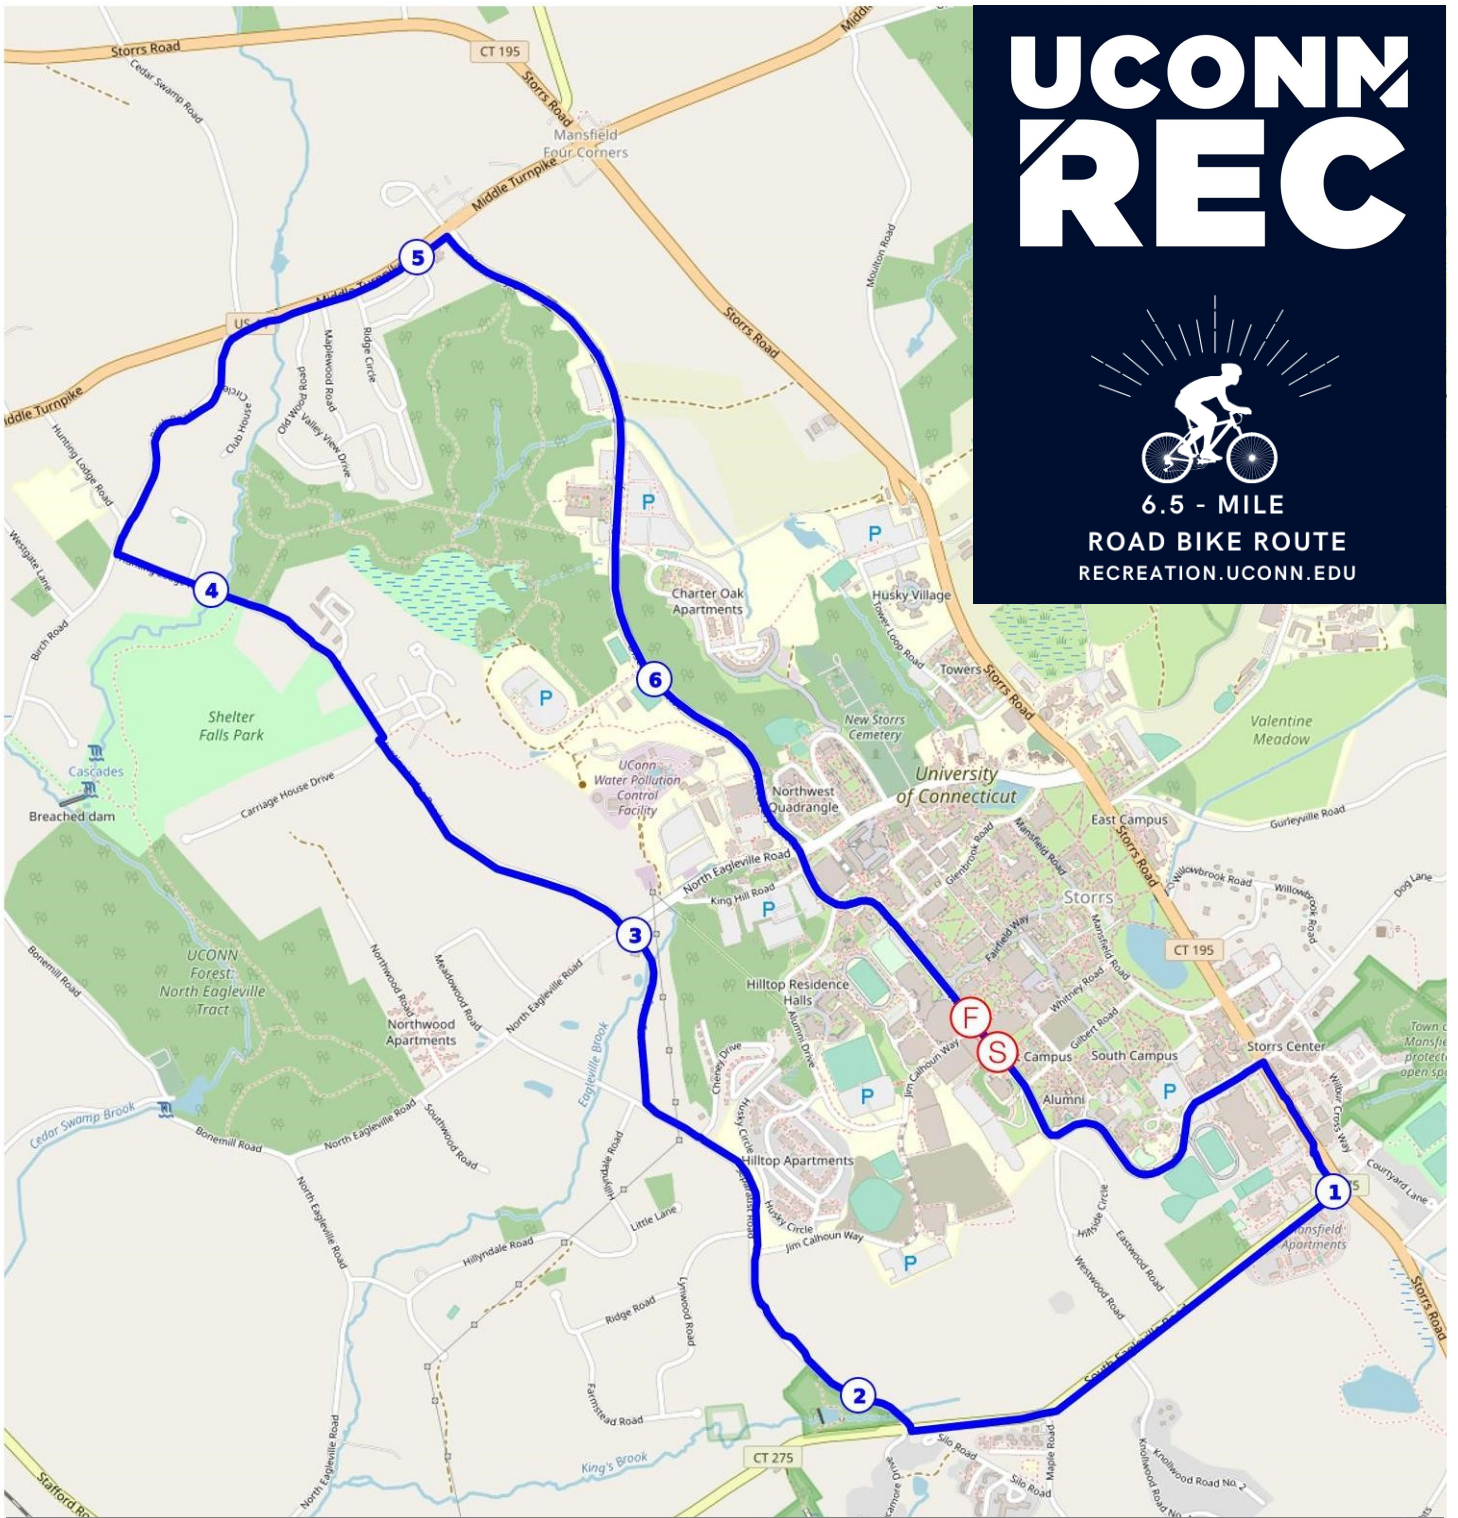

UConn REC

6.5 - MILE
ROAD BIKE ROUTE
RECREATION.UCONN.EDU

Elevation Profile

cursor: 611' at 6.63mi range: 512' to 686' gross: +613' -616' sampling interval 121' w/ 25.9x vertical exaggeration

Mercator Projection
WGS84
USNG Zone 18TYM
CalTopo