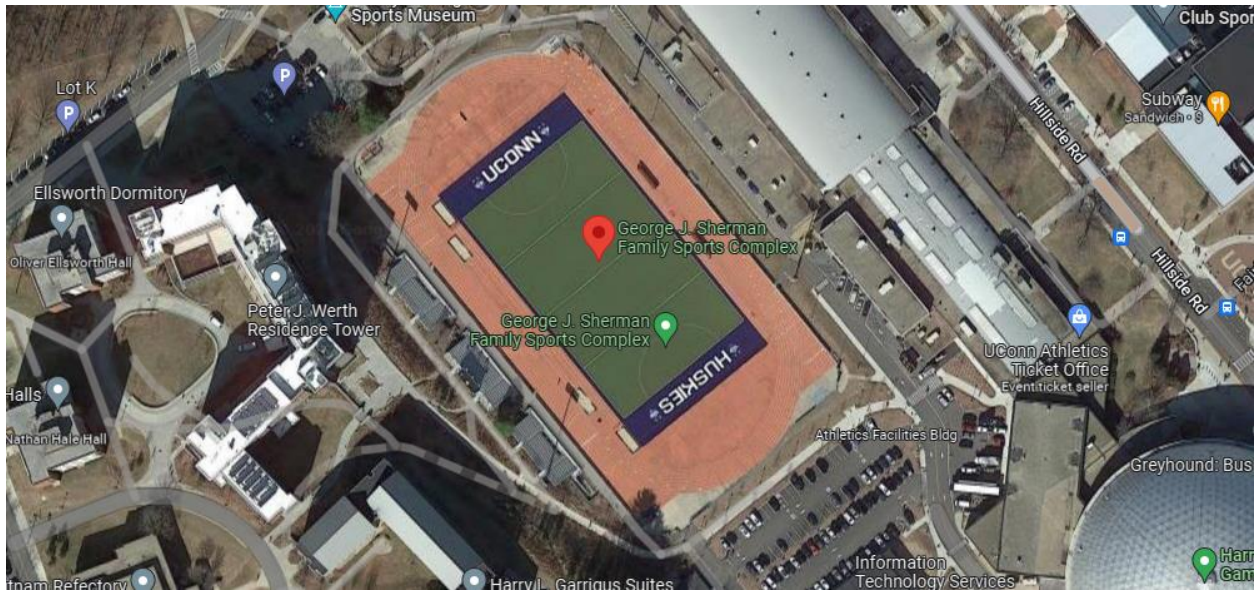

UConn Rec

General Information

George J. Sherman Family Sports Complex

2111 Hillside Road

Storrs, CT 06269

[Google Map Link](#)

Spectators

Spectator seating can be found in the bleachers on the southwest side of the field. No spectators will be permitted on the field or track.

Bathrooms

There are no public bathrooms at the field. The closest public bathrooms are in the Student Union, which is located across Hillside Road.

Field Availability/Team Arrival

Sherman Turf will be open and available to teams one (1) hour prior to game time.

Hops 44

Approx. 5 min – 2 miles

625 Middle Turnpike
Storrs, CT 06268
860-477-1174

[Website](#)

Toast Four Corners

Approx. 5 min – 2 miles

625 Middle Turnpike
Storrs, CT 06268
860-477-1557

[Website](#)

Pizza Mike's Pizzeria

Approx. 5 min – 2 miles

1659 Storrs Road
Storrs, CT 06268
860-337-4992

[Website](#)

Chuck's Margarita Grill

Approx. 10 min – 5 miles

1498 Stafford Road
Storrs, CT 06268
860-429-1900

[Website](#)