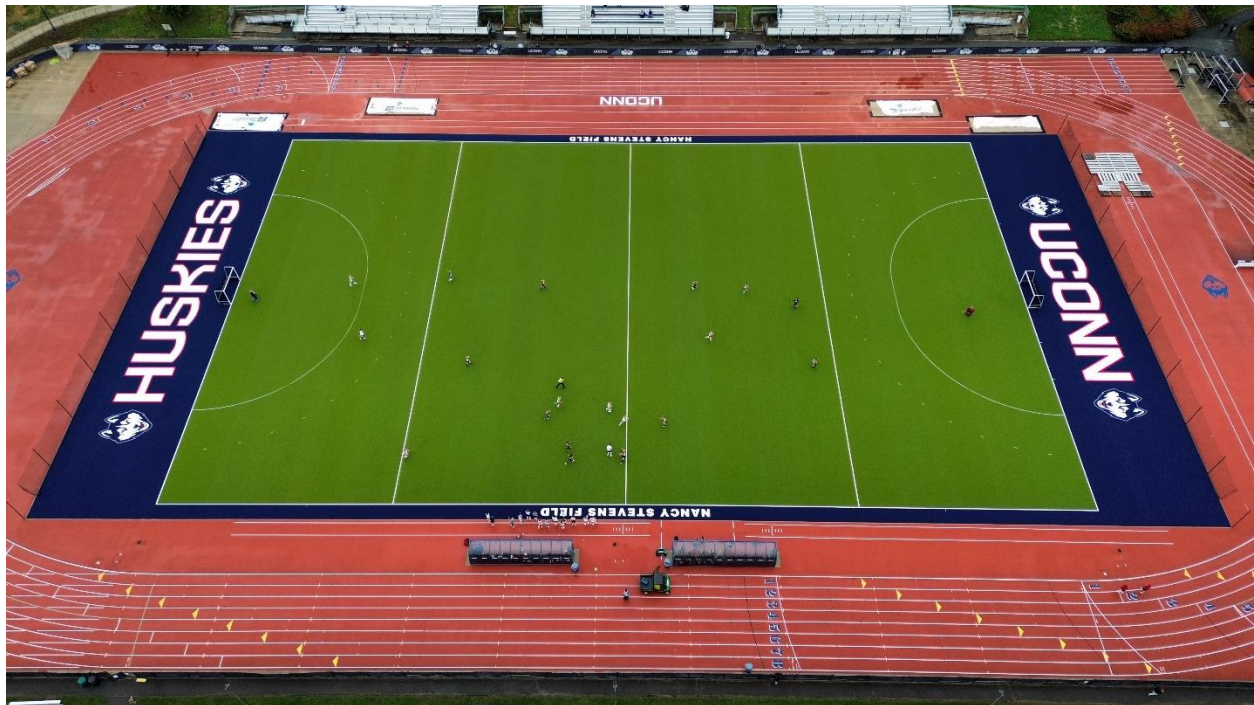

UCONN REC

Sherman Turf Game Day Visitors Guide

UConnRec

Table of Contents

- General Information3
 - Spectators3
 - Bathrooms3
- Field Availability/Team Arrival3
- Athletic Training Services.....3
- Parking Information3
- Medical Facilities.....4
- Hotels.....4
- Dining.....4

UConn Rec

General Information

George J. Sherman Family Sports Complex

2111 Hillside Road

Storrs, CT 06269

[Google Map Link](#)

Spectators

Spectator seating can be found in the bleachers on the southwest side of the field. No spectators will be permitted on the field or track.

Bathrooms

There are no public bathrooms at the field. The closest public bathrooms are in the Student Union, which is located across Hillside Road.

Field Availability/Team Arrival

Sherman Turf will be open and available to teams one (1) hour prior to game time.